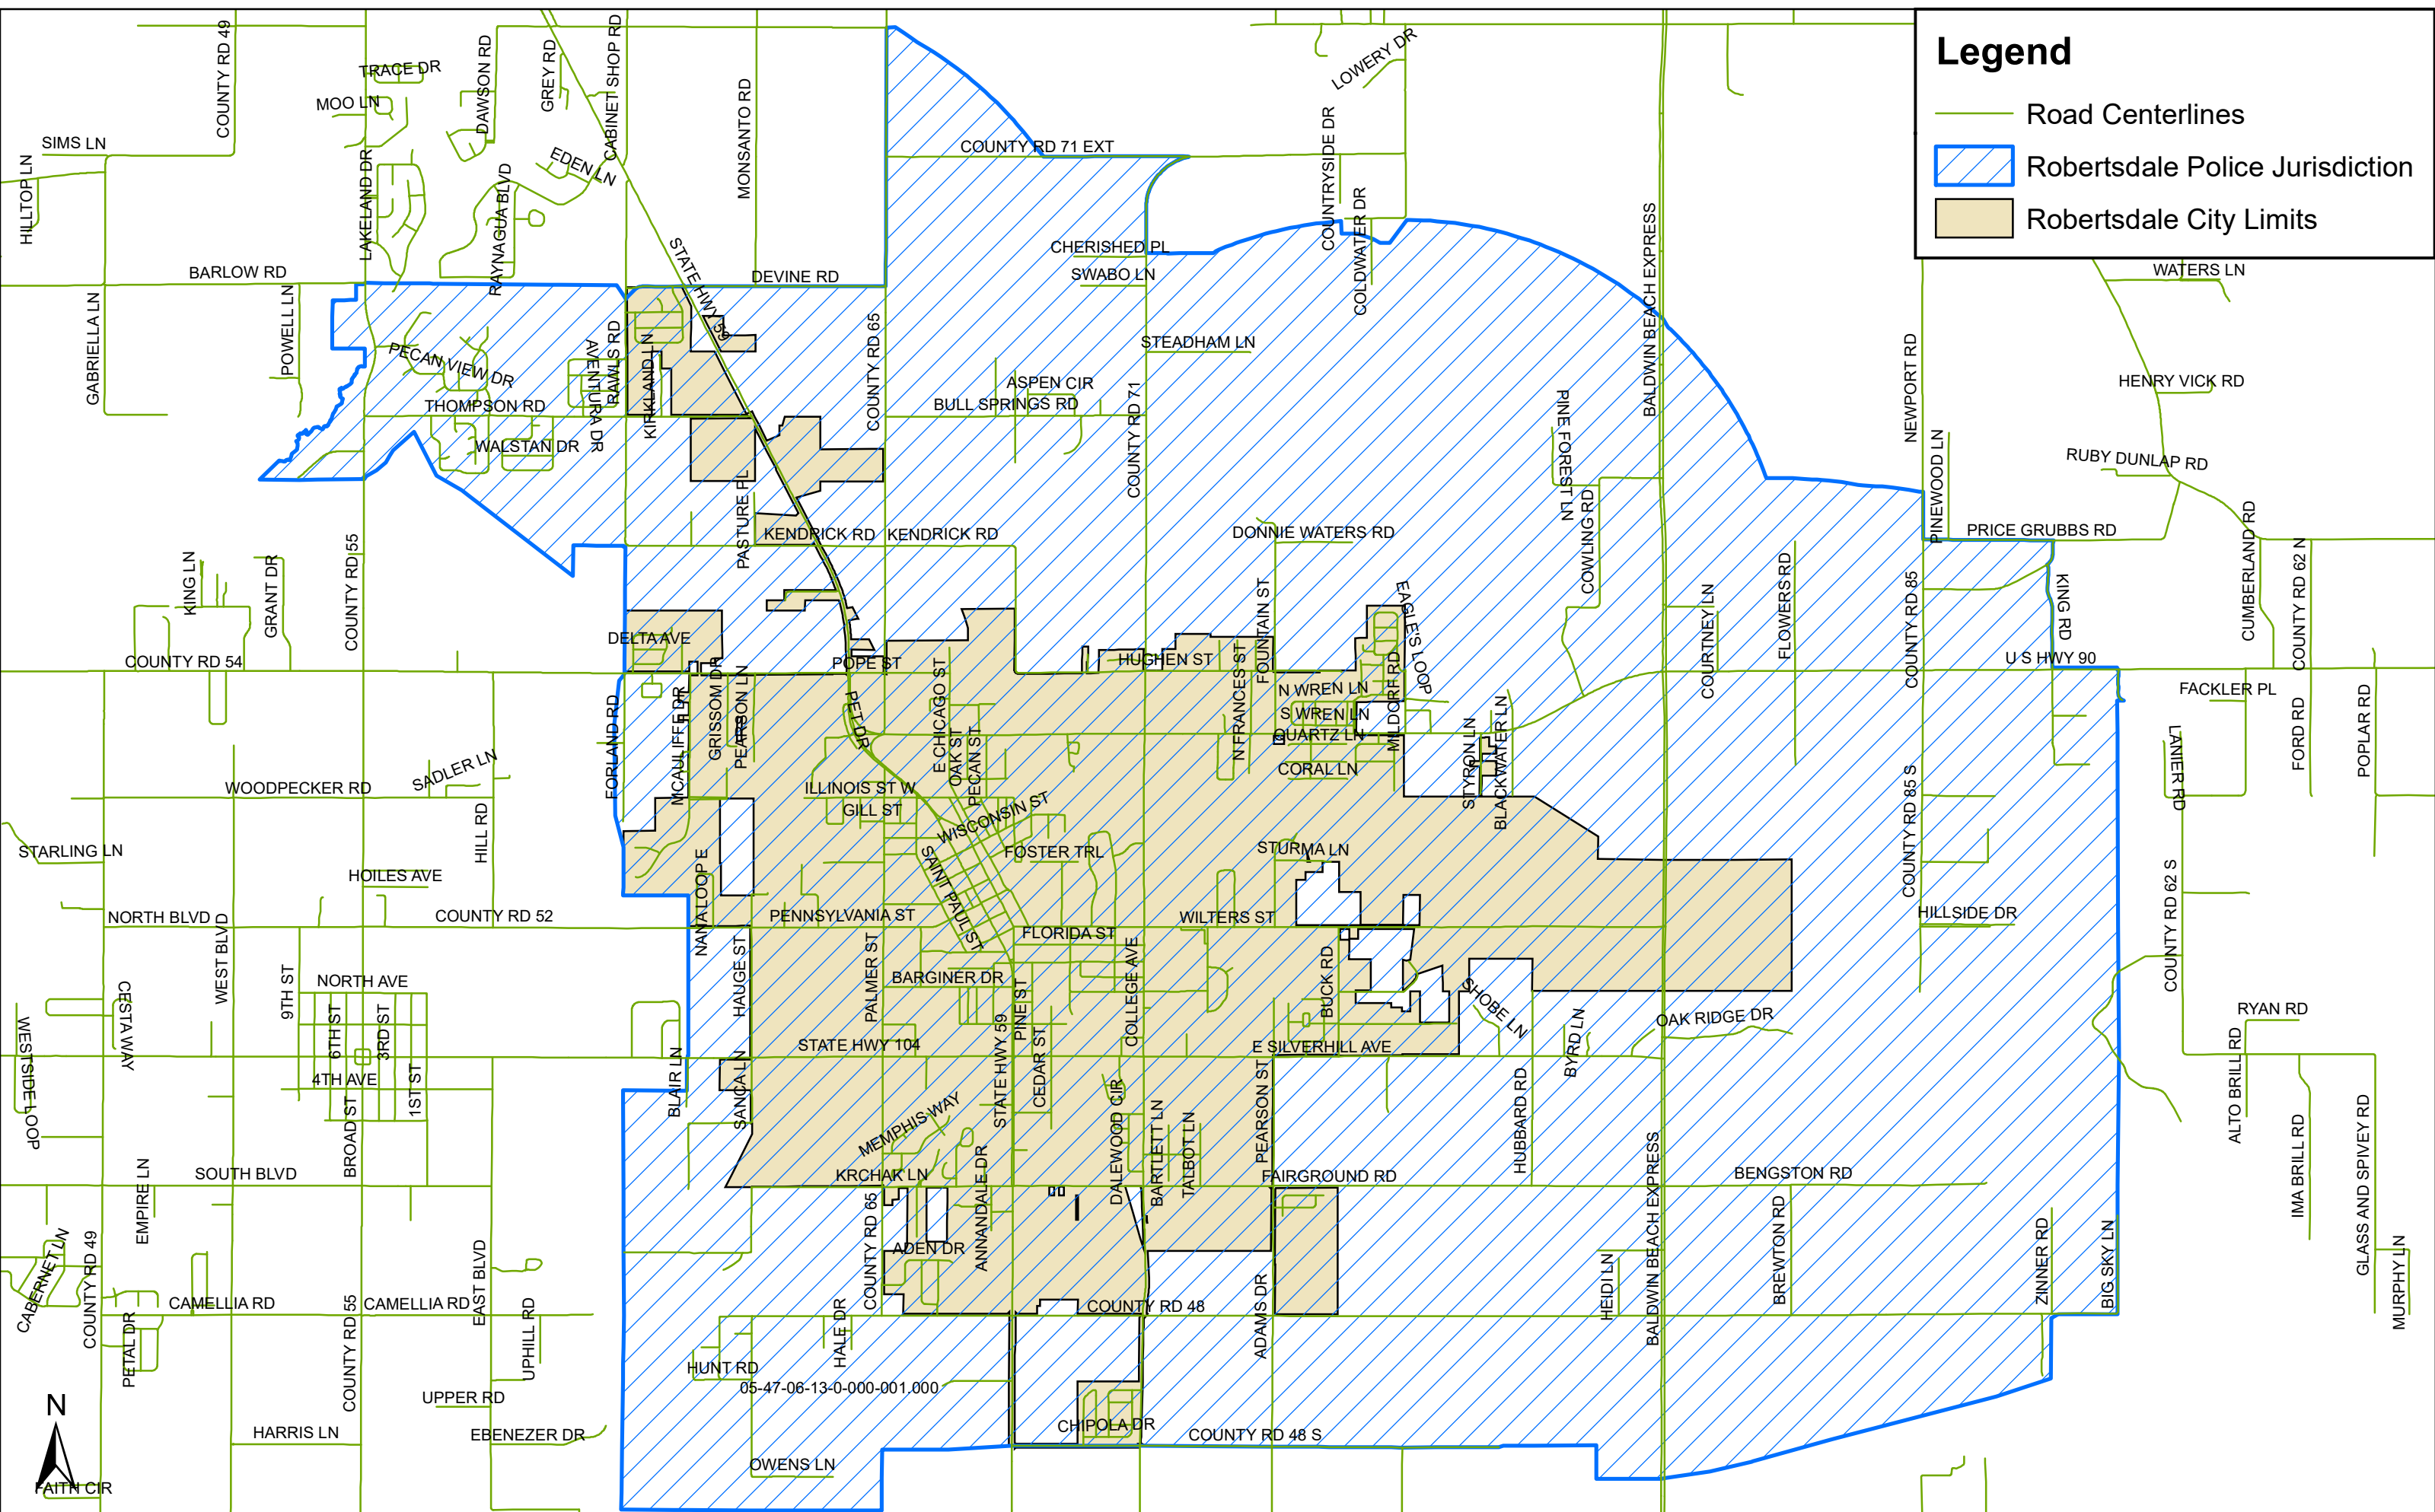

Legend

- Road Centerlines
- ▨ Robertsdale Police Jurisdiction
- ▭ Robertsdale City Limits

1 inch = 3,000 feet